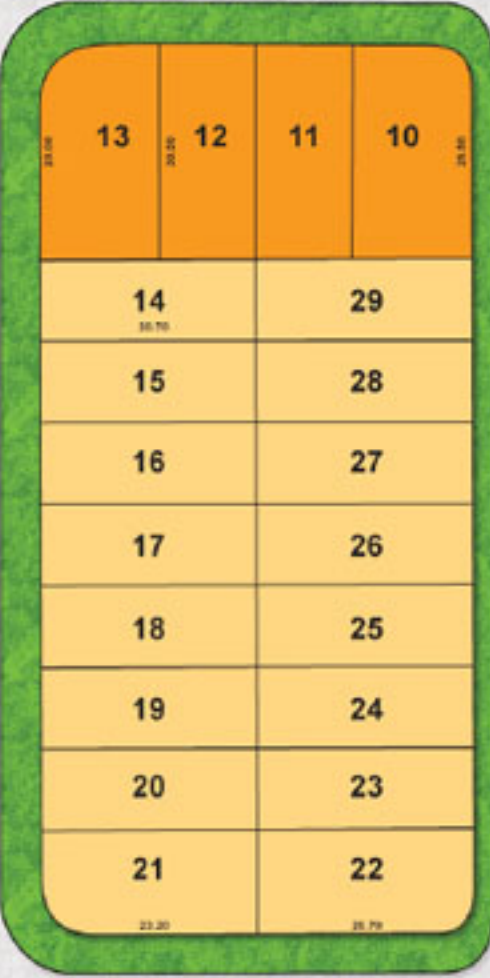

CASTLEMORE ROAD

DRUMMONDVILLE DRIVE

CAMPWOOD CRESCENT

SWANCREAK COURT

CLARKWAY DRIVE

PORTAGE GATE

CAMPWOOD CRESCENT

CAMPWOOD CRESCENT

DORMINGTON CRESCENT

DORMINGTON CRESCENT

DRUMMONDVILLE DRIVE

ALMOND STREET

ALMOND STREET

FUTURE PARK

OSHAWA DRIVE

VANDERPOOL CRESCENT