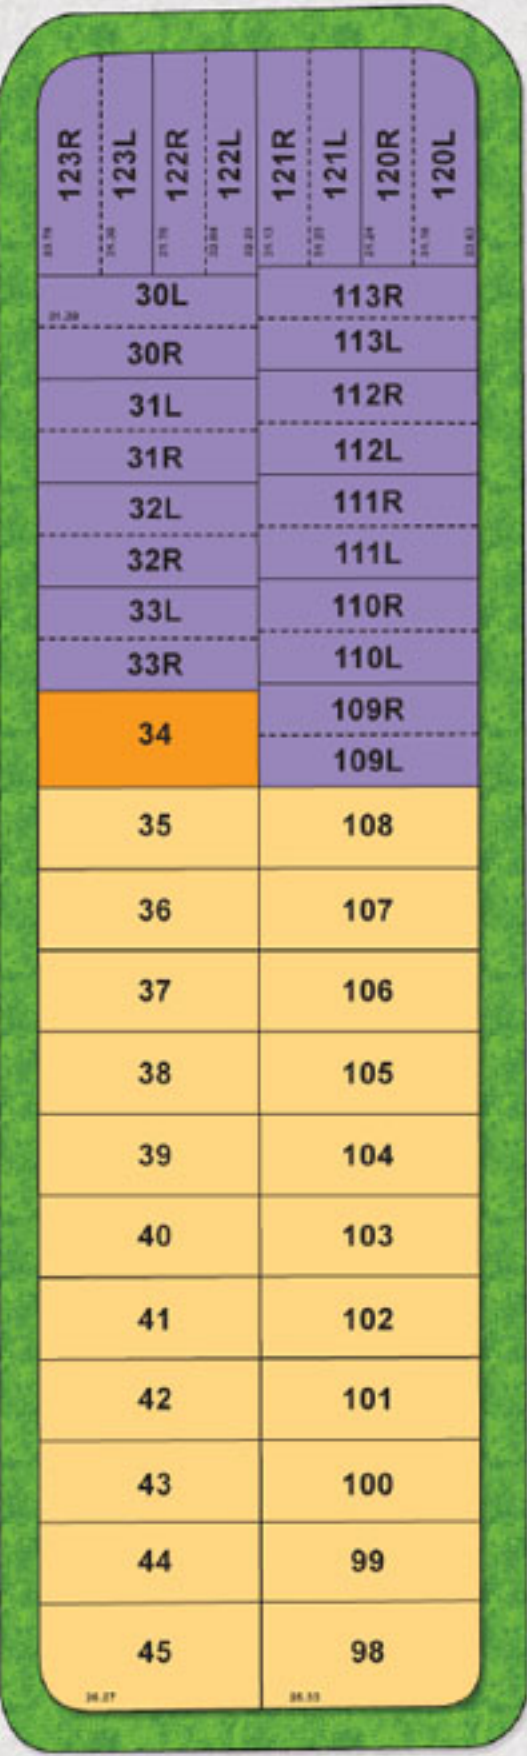

CASTLEMORE ROAD

DRUMMONDVILLE DRIVE

CAMPWOOD CRESCENT

SWANCREAK COURT

CLARKWAY DRIVE

PORTAGE GATE

CAMPWOOD CRESCENT

CAMPWOOD CRESCENT

DORMINGTON CRESCENT

DORMINGTON CRESCENT

DRUMMONDVILLE DRIVE

ALMOND STREET

ALMOND STREET

FUTURE PARK

OSHAWA DRIVE

VANDERPOOL CRESCENT