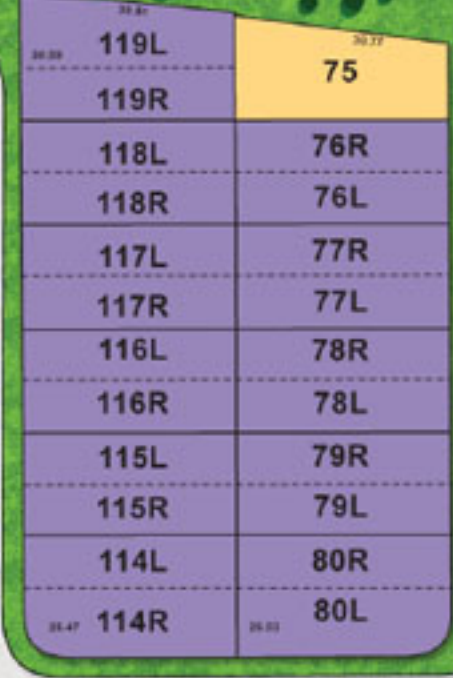

CASTLEMORE ROAD

DRUMMONDVILLE DRIVE

CAMPWOOD CRESCENT

SWANCREAK COURT

CLARKWAY DRIVE

PORTAGE GATE

CAMPWOOD CRESCENT

CAMPWOOD CRESCENT

DORMINGTON CRESCENT

DORMINGTON CRESCENT

DRUMMONDVILLE DRIVE

ALMOND STREET

ALMOND STREET

FUTURE PARK

OSHAWA DRIVE

VANDERPOOL CRESCENT