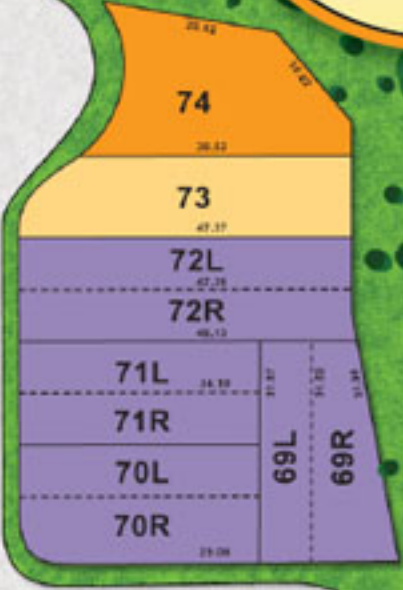

CASTLEMORE ROAD

DRUMMONDVILLE DRIVE

CAMPWOOD CRESCENT

SWANCREAK COURT

CLARKWAY DRIVE

PORTAGE GATE

CAMPWOOD CRESCENT

CAMPWOOD CRESCENT

DORMINGTON CRESCENT

DORMINGTON CRESCENT

DRUMMONDVILLE DRIVE

ALMOND STREET

ALMOND STREET

FUTURE PARK

OSHAWA DRIVE

VANDERPOOL CRESCENT